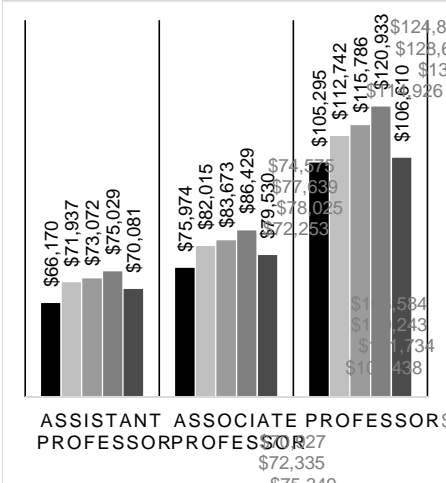

Salary Data for Wichita State University Faculty

By Faculty Rank

By College

By Gender

By Ethnicity

Gender % from Median of CUPA Comparison Groups- Salary Data for Wichita State University Faculty

By College

By Faculty Rank

Ethnicity % from Median of CUPA Comparison Groups- Salary Data for Wichita State University Faculty

By College

By Faculty Rank