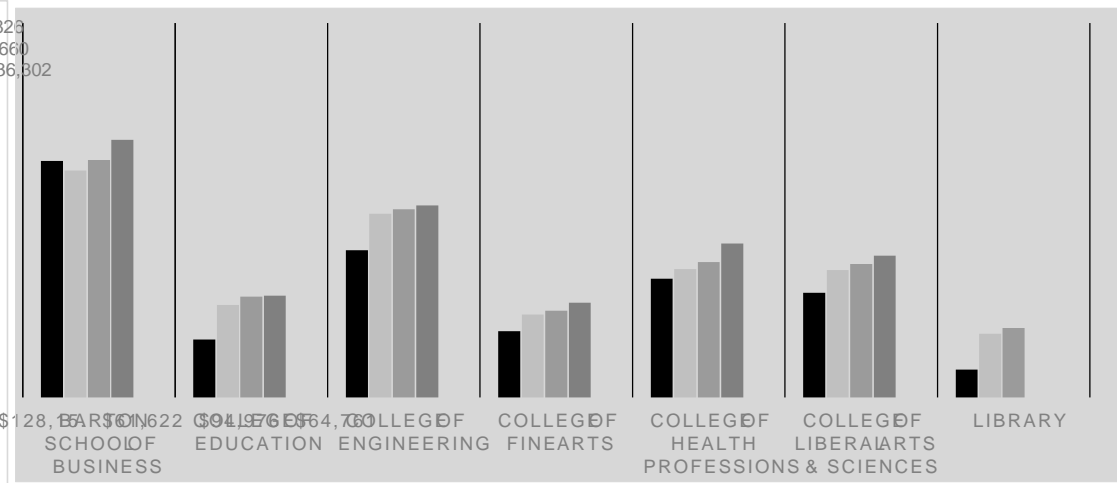

Salary Data for Wichita State University Faculty

By Faculty Rank

By College

By Gender

By Ethnicity

Gender % from Median of CUPA Comparison Groups- Salary Data for Wichita State University Faculty

By College

By Faculty Rank

Ethnicity % from Median of CUPA Comparison Groups- Salary Data for Wichita State University Faculty

By College

By Faculty Rank