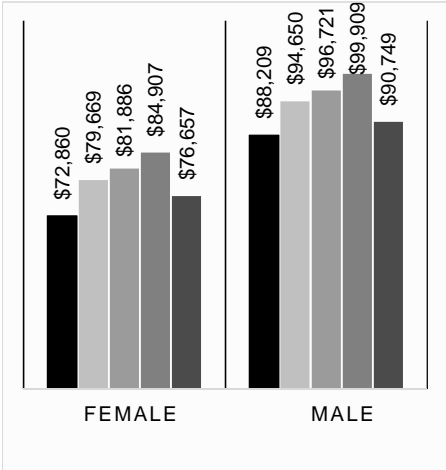

Salary Data for Wichita State University Faculty

By Faculty Rank

By College

By Gender

By Ethnicity

Gender % from Median of CUPA Comparison Groups- Salary Data for Wichita State University Faculty

By College