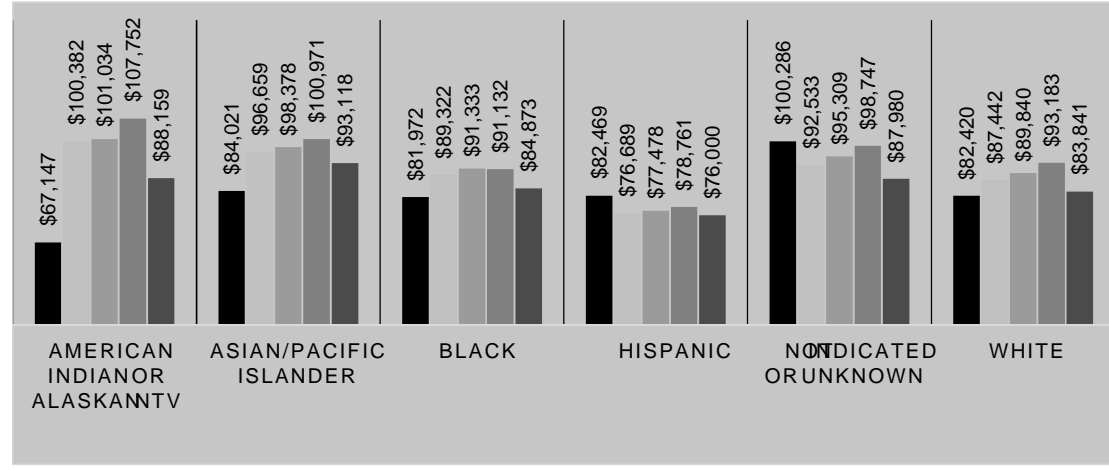

Salary Data for Wichita State University Faculty

By Faculty Rank

By College

By Gender

By Ethnicity

Gender % from Median of CUPA Comparison Groups- Salary Data for Wichita State University Faculty

By College